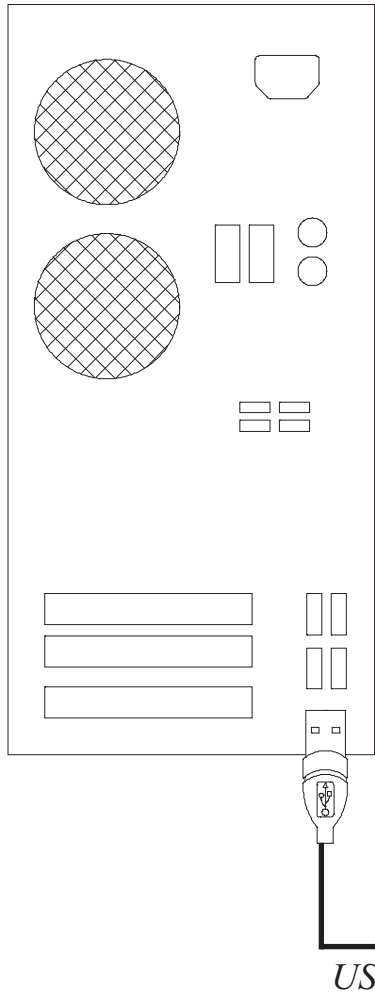

# Installation of CTG Adapter

Computer

CTG Transmitter

CTG power supply

CTG power cable

To wall power

CTG Receiver

Cat. 5 Cable  
75'

IRIS USB 2.0 camera cable

IRIS Camera

Orange / White	1
Orange	2
Green / White	3
Blue	4
Blue / White	5
Green	6
Brown / White	7
Brown	8