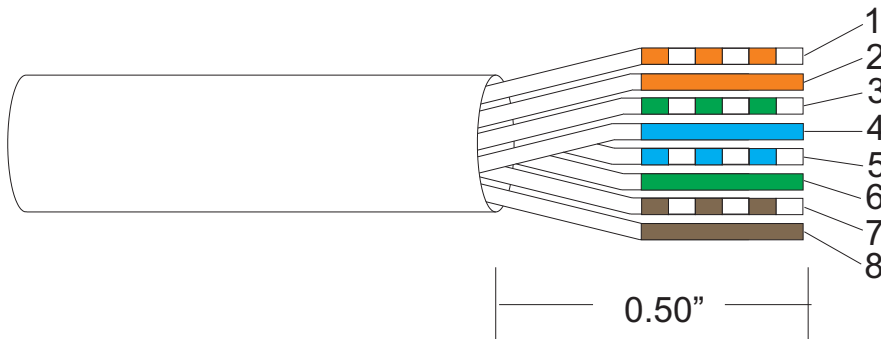

# Installation of CTG Adapter

Computer

CTG Transmitter

CTG power supply

CTG power cable

To wall power

CTG Receiver

Cat. 5 Cable  
75'

IRIS USB 2.0 camera cable

IRIS Camera

Orange / White	1
Orange	2
Green / White	3
Blue	4
Blue / White	5
Green	6
Brown / White	7
Brown	8