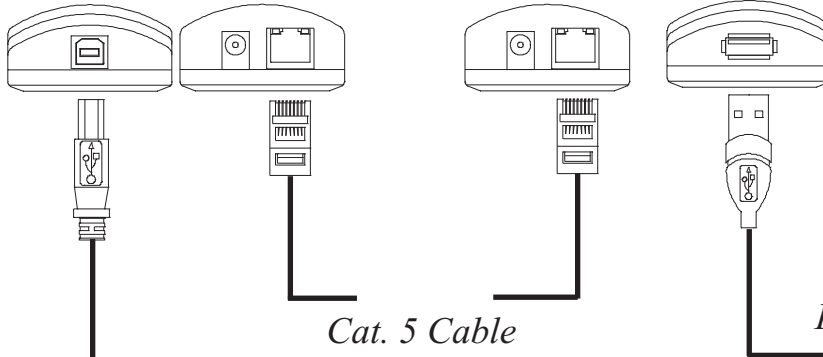

# Installation of CTG Adapter

Computer

CTG Transmitter

CTG power supply

CTG power cable

To wall power

CTG Receiver

Cat. 5 Cable  
75'

IRIS USB 2.0 camera cable

IRIS Camera

Orange / White	1
Orange	2
Green / White	3
Blue	4
Blue / White	5
Green	6
Brown / White	7
Brown	8