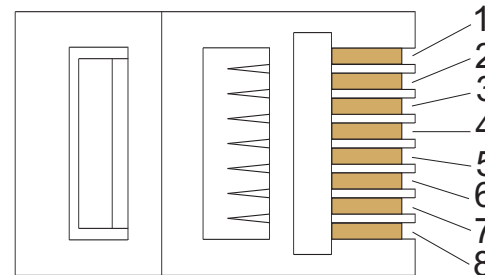

# Installation of CTG Adapter

Computer

CTG Transmitter

CTG power supply

CTG power cable

To wall power

CTG Receiver

Cat. 5 Cable  
75'

IRIS USB 2.0 camera cable

IRIS Camera

Orange / White	1
Orange	2
Green / White	3
Blue	4
Blue / White	5
Green	6
Brown / White	7
Brown	8